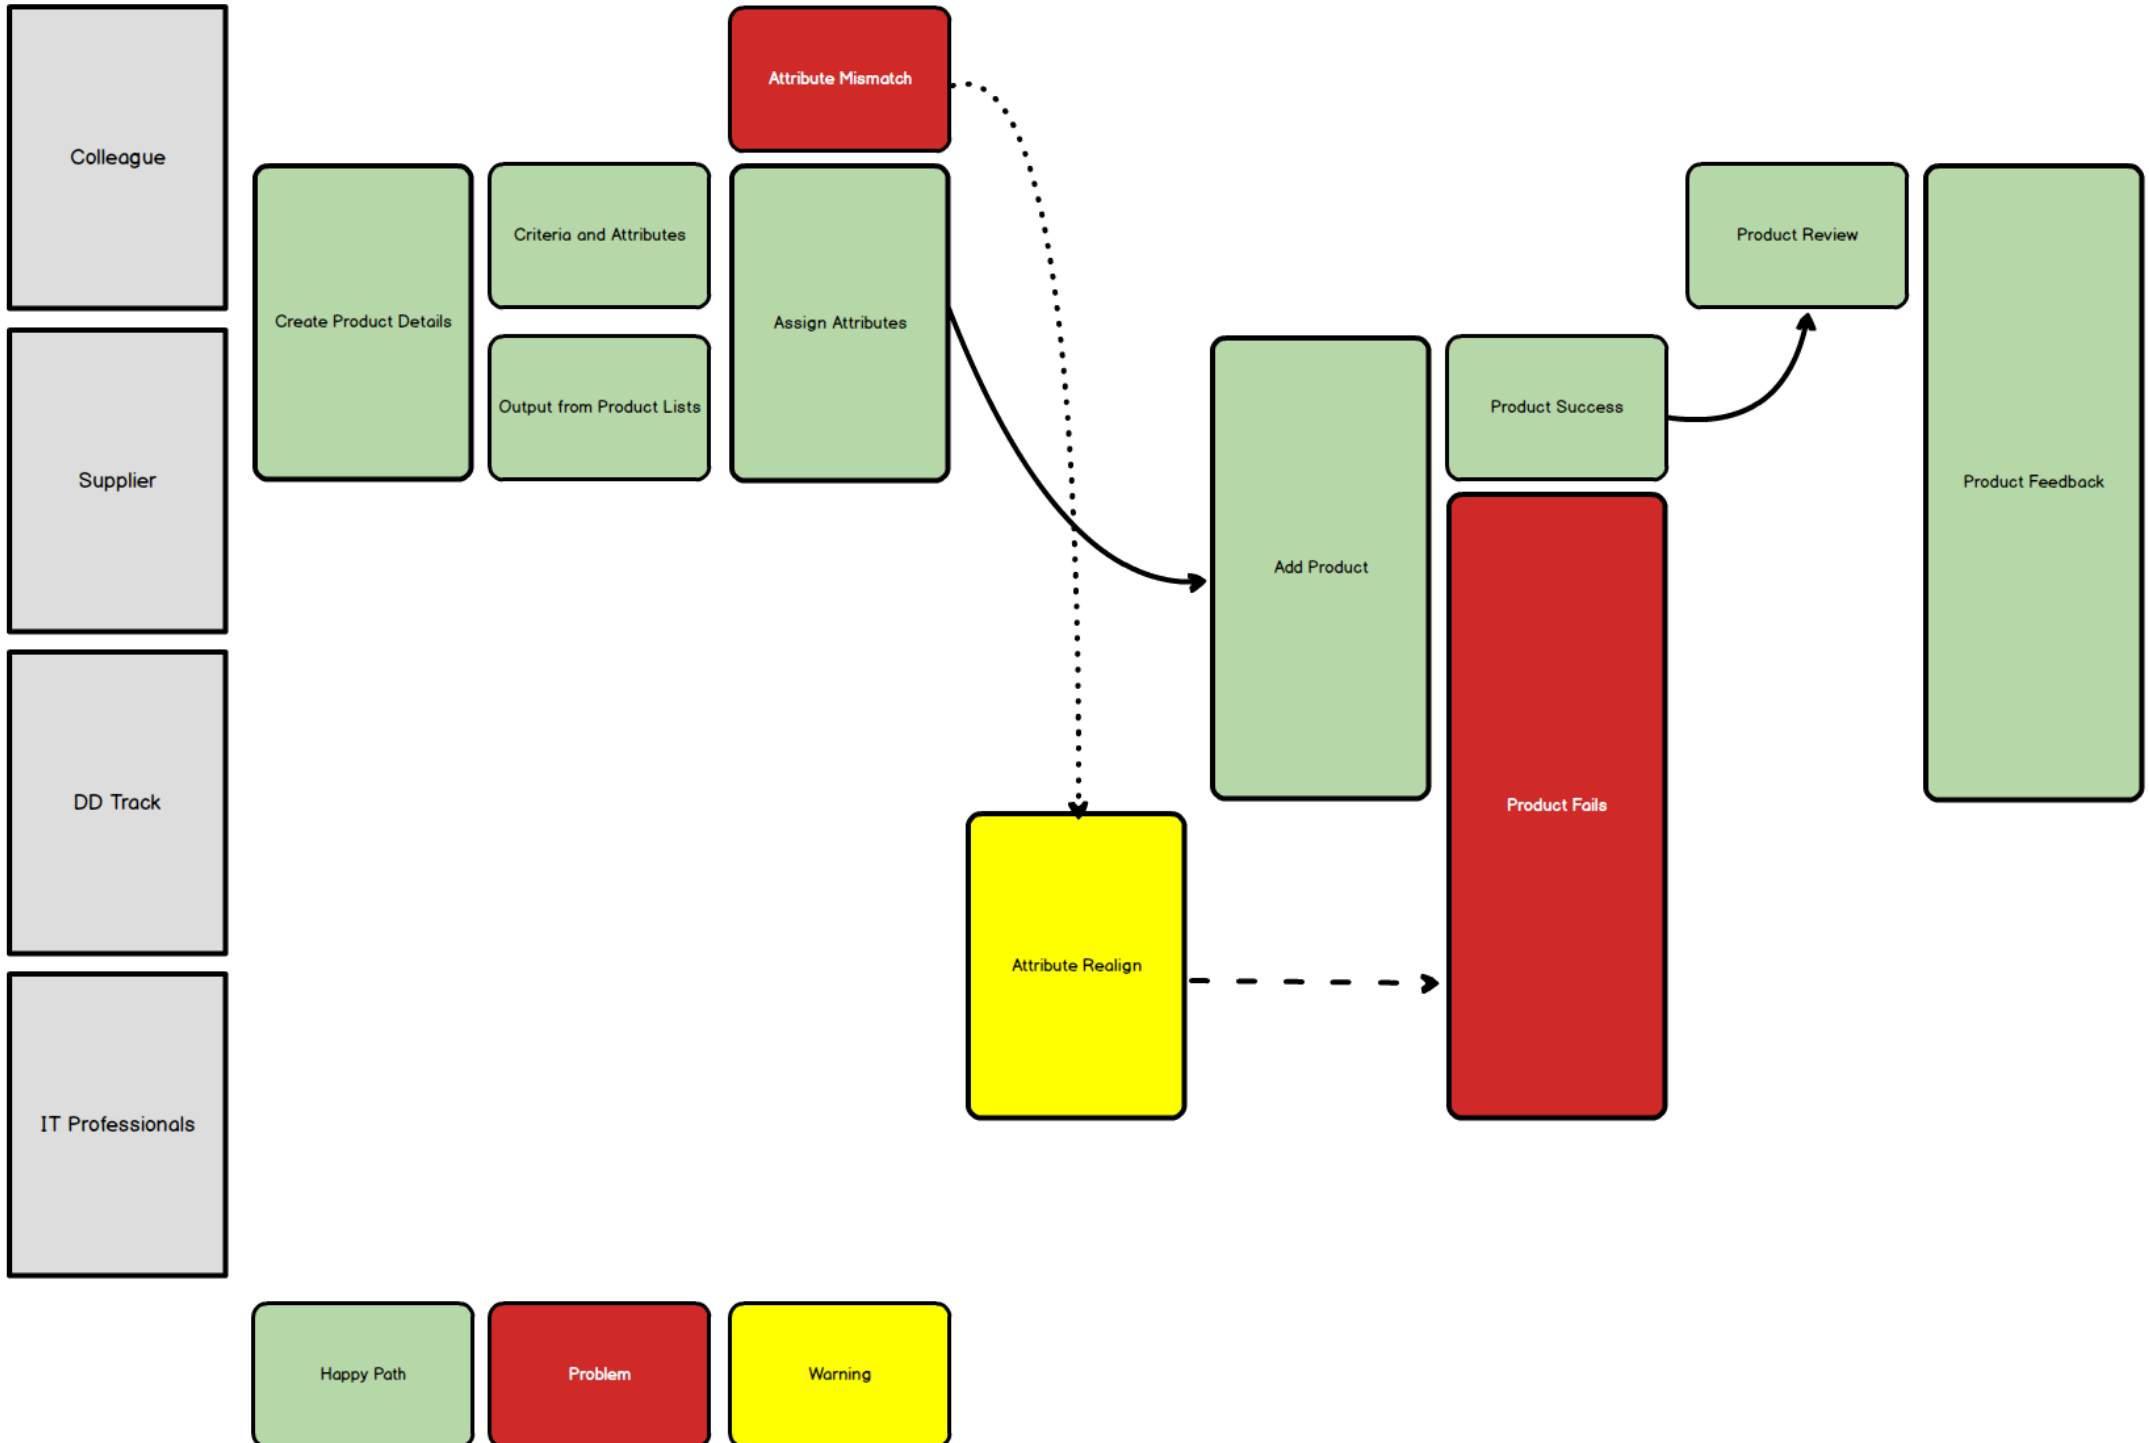

Product Support

Uploading New Product

Editing Product

- Colleague
- Supplier
- DD Track
- IT Professionals

- Happy Path
- Problem
- Warning

Product Request

Colleague

Supplier

DD Track

IT Professionals

Request to add a new Product to the websites (P77)

Product Available (after Negs)

Issue with Products

Create Product Details

Upload New Product

Issue with DD Track

DD Breaks

Happy Path

Problem

Warning

End of Path

FGH Product Refresh Request