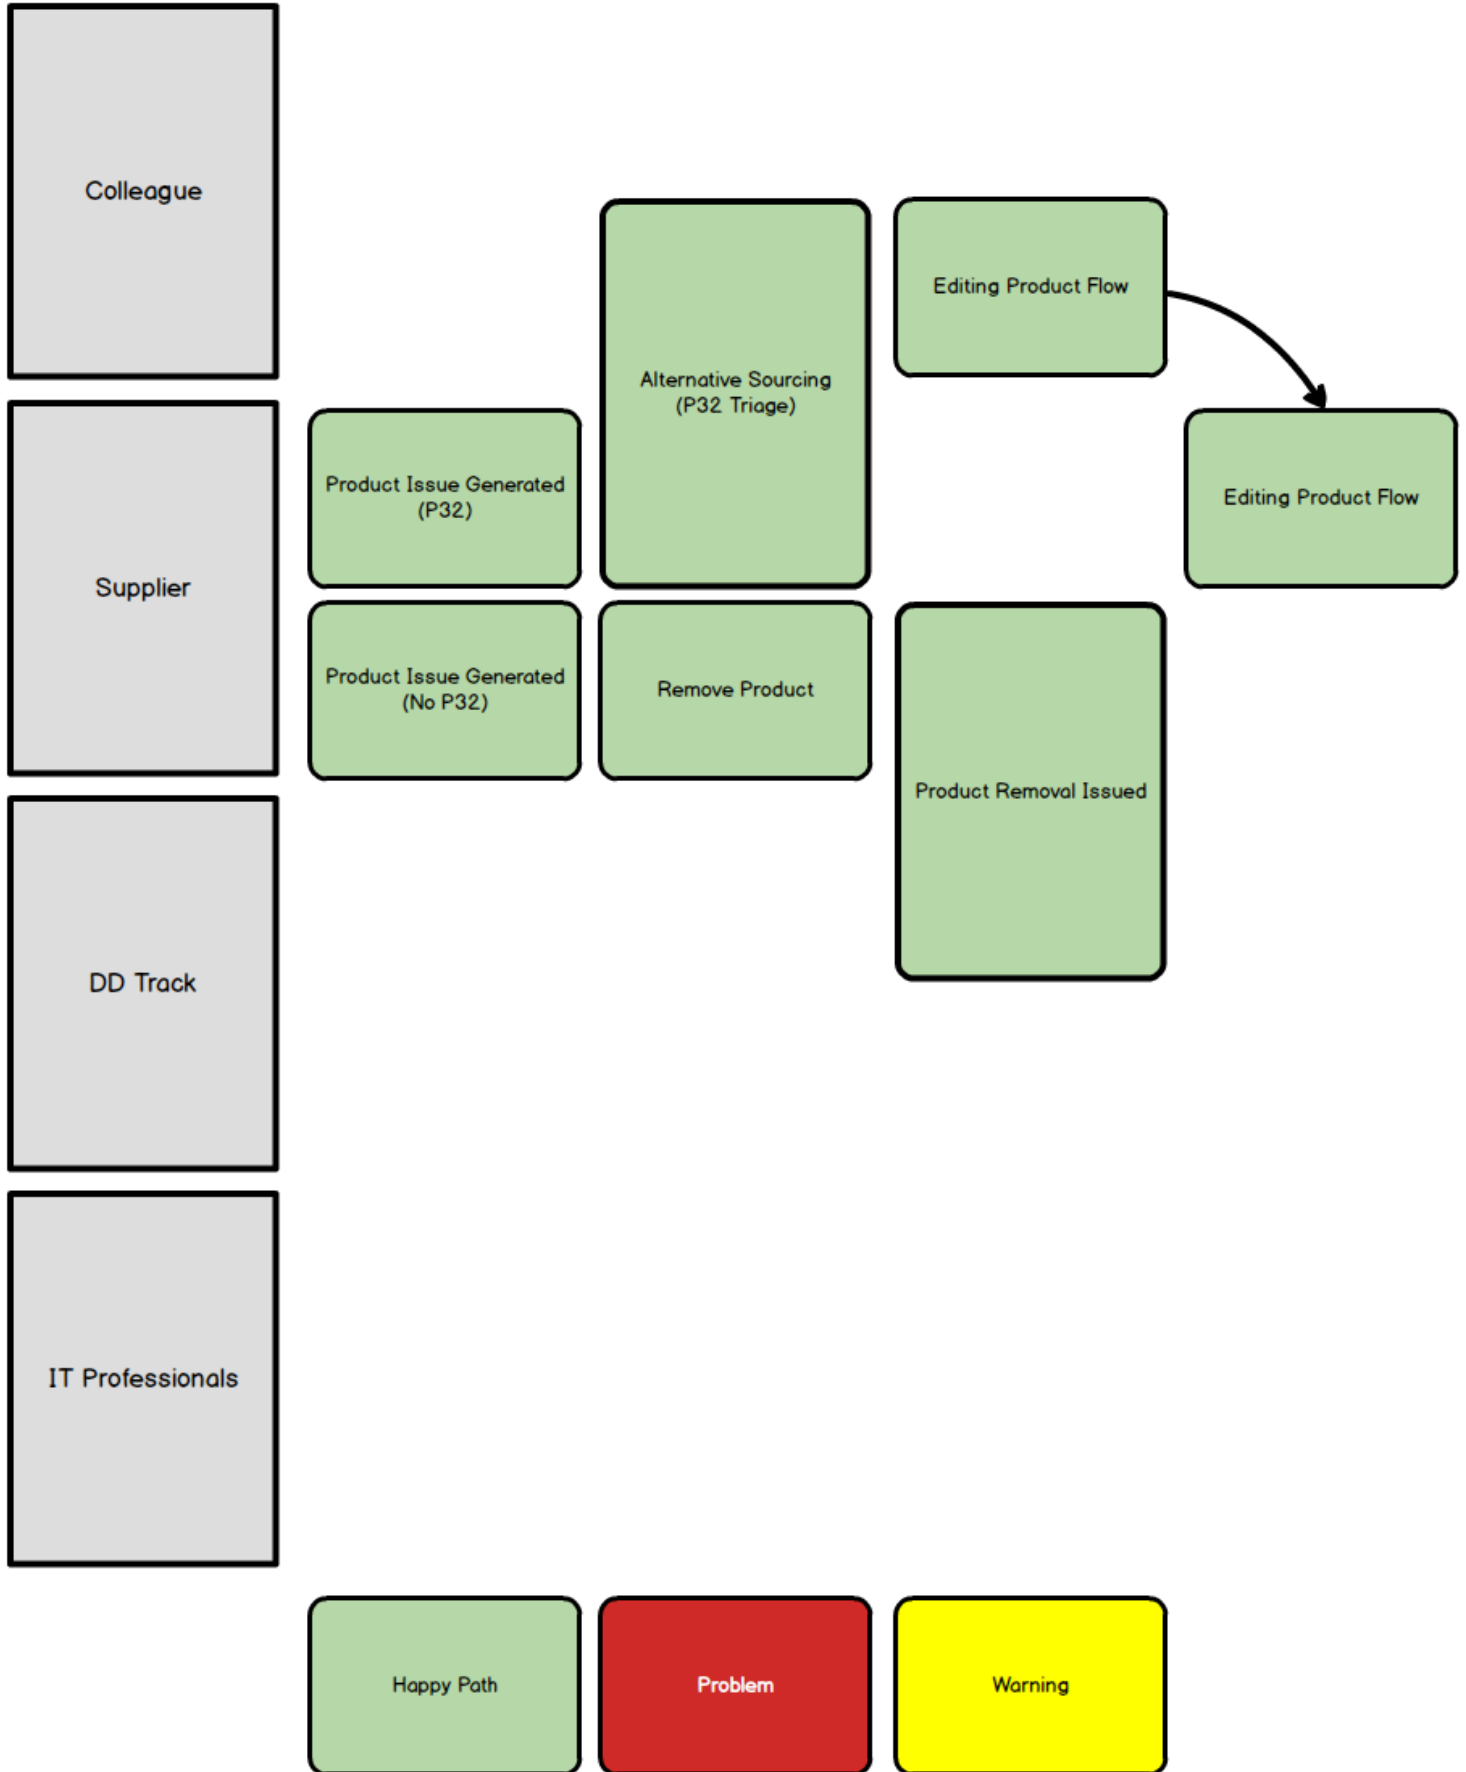

Product Support

Uploading New Product

Editing Product

- Colleague
- Supplier
- DD Track
- IT Professionals

- Happy Path
- Problem
- Warning

Product Request

Colleague

Supplier

DD Track

IT Professionals

Request to add a new Product to the websites (P77)

Product Available (after Negs)

Issue with Products

Create Product Details

Upload New Product

Issue with DD Track

DD Breaks

Happy Path

Problem

Warning

End of Path

FGH Product Refresh Request